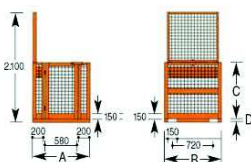

A richiesta disponibile con ruote; 2 fisse e 2 piroettanti con freno
Available with wheels on request: 2 fixed and two castors with brake

PRODOTTO FORNITO CON

- Manuale d'uso e manutenzione e relative istruzioni di start-up in osservanza a quanto richiesto dal D.Lgs. 9 aprile 2008 n. 81, punto 3.1.4 allegato VI;
- Pannelli monitori a prevenzione dei rischi maggiori;
- Targhetta metallica identificativa riportante i dati tecnici dell'attrezzatura.
- Perno di sicurezza esclude la possibilità di sfilamenti accidentali del cestello dalle forche del carrello elevatore che lo movimentava, solleva e sostiene.